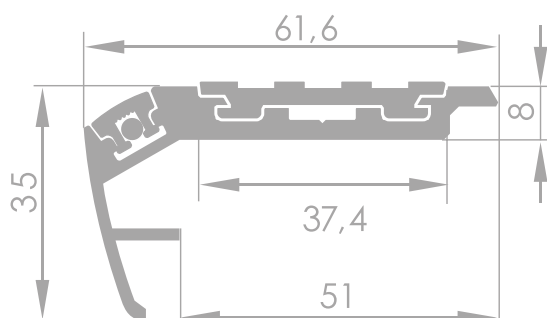

## Technical data

Material	aluminium
Profile colour	black
LedFLEX lighting	- 30 LED/m - 60 LED/m - 120 LED/m
Colours	- transparent - opal - blue - red - orange - any colour from RAL palette
LumiTEC lighting	white, turquoise, yellow, red, lemon, green, blue, pink, purple
Input voltage	12V or 24V
Power	2,4 W/m; 4,8 W/m; 9,6 W/m
Control	DALI, KNX, DMX, Smartphone

LedFLEX luminescence

LumiTEC luminescence

- Fixed to the unfinished edge of a step with screws or an adhesive
- Additional carpet space
- Illuminated row markings

## Dimensions [mm]