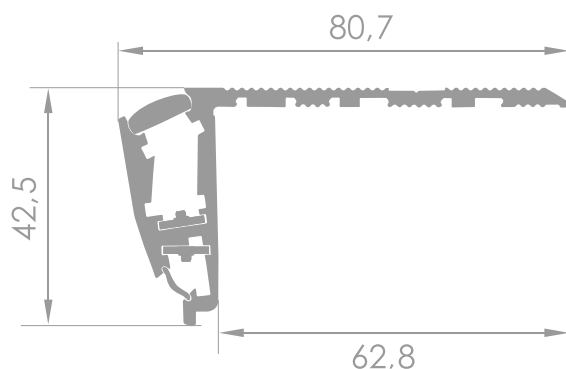

Technical data

Material	aluminium
Profile colour	black, silver
Profile variant	- with row marker - without row marker
LedFLEX lighting	- 30 LED/m - 60 LED/m - 120 LED/m
Colours	- transparent - opal - blue - red - orange - any colour from RAL palette - RGB
Input voltage	12V or 24V
Power	4,8 W/m; 7,2 W/m; 9,6 W/m
Control	DALI, KNX, DMX, Smartphone

Dimensions [mm]

- Fixed to the finished edge of a step with screws or an adhesive
- Can be installed on carpeted steps
- Adjustable end caps
- No visible LED points
- Illuminated row markings

Montage

Standard variant

Carpet distant variant