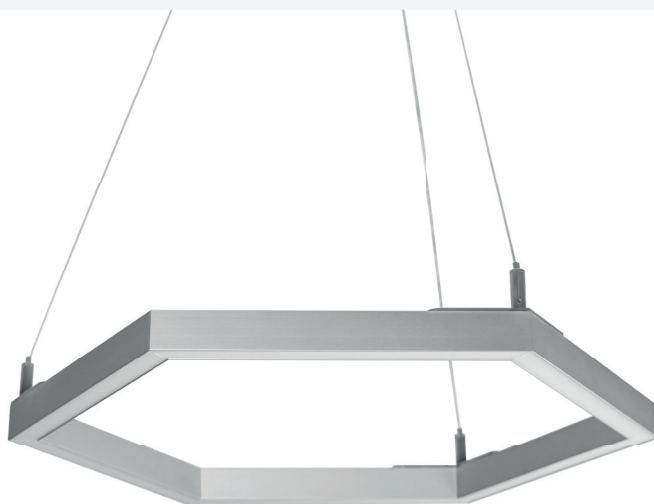

HEXAGON

Modern LED lighting with variable colour temperature will allow you to control the atmosphere of the place- you want to relax and have a quiet evening? Then choose pleasantly warm light. Do you want to work efficiently and get things done? Then set a neutral colour. Or would you like a modern, stimulating interior? Then switch to a cool white. The dimmable option will help adjust the light intensity to fully match the interior.

This intriguing luminaire will work as both main and decorative lighting.

Technical data

	HEXAGON 40	HEXAGON 80
Power	12W	20W
Input voltage	12V DC or 24V DC	12V DC or 24V DC
Beam angle	120°	120°
Colour	monokolor or CCT	monokolor or CCT
Colour temperature	3000K, 4000K, 5000K	3000K, 4000K, 5000K
Luminous flux	550 lm	920 lm
Light source	LED	LED
Ambient temperature range	from -20°C to 40°C	from -20°C to 40°C
Dimming	dimmable	dimmable
IP code	IP40	IP40
Colour rendering index (CRI)	80, 90 (depends on the LED strip)	80, 90 (depends on the LED strip)
Energy class	A++	A++
Diffusor	Opal, PMMA	Opal, PMMA
Control	Remote controller	Remote controller
Materials, colours	Aluminium, black, silver	Aluminium, black, silver
Set up	Steel cord wires for hanging or screwed to flat surfaces.	Steel cord wires for hanging or screwed to flat surfaces.

Dimensions [mm] HEXAGON 40 Dimensions [mm] HEXAGON 80