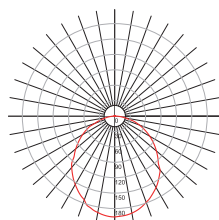

HEXAGON

Modern LED lighting with variable colour temperature will allow you to control the atmosphere of the place- you want to relax and have a quiet evening? Then choose pleasantly warm light. Do you want to work efficiently and get things done? Then set a neutral colour. Or would you like a modern, stimulating interior? Then switch to a cool white. The dimmable option will help adjust the light intensity to fully match the interior.

This intriguing luminaire will work as both main and decorative lighting.

Technical data

	HEXAGON 40	HEXAGON 80
Power	12W	20W
Input voltage	12V DC or 24V DC	12V DC or 24V DC
Beam angle	120°	120°
Colour	monokolor or CCT	monokolor or CCT
Colour temperature	3000K, 4000K, 5000K	3000K, 4000K, 5000K
Luminous flux	550 lm	920 lm
Light source	LED	LED
Ambient temperature range	from -20°C to 40°C	from -20°C to 40°C
Dimming	dimmable	dimmable
IP code	IP40	IP40
Colour rendering index (CRI)	80, 90 (depends on the LED strip)	80, 90 (depends on the LED strip)
Energy class	A++	A++
Diffusor	Opal, PMMA	Opal, PMMA
Control	Remote controller	Remote controller
Materials, colours	Aluminium, black, silver	Aluminium, black, silver
Set up	Steel cord wires for hanging or screwed to flat surfaces.	Steel cord wires for hanging or screwed to flat surfaces.

Dimensions [mm] HEXAGON 40 Dimensions [mm] HEXAGON 80