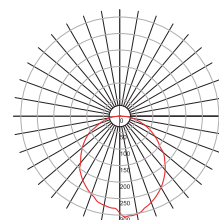

HEXAGON

Modern LED lighting with variable colour temperature will allow you to control the atmosphere of the place- you want to relax and have a quiet evening? Then choose pleasantly warm light. Do you want to work efficiently and get things done? Then set a neutral colour. Or would you like a modern, stimulating interior? Then switch to a cool white. The dimmable option will help adjust the light intensity to fully match the interior.

This intriguing luminaire will work as both main and decorative lighting.

Technical data

	HEXAGON 40	HEXAGON 80
Power	12W	20W
Input voltage	12V DC or 24V DC	12V DC or 24V DC
Beam angle	120°	120°
Colour	monokolor or CCT	monokolor or CCT
Colour temperature	3000K, 4000K, 5000K	3000K, 4000K, 5000K
Luminous flux	550 lm	920 lm
Light source	LED	LED
Ambient temperature range	from -20°C to 40°C	from -20°C to 40°C
Dimming	dimmable	dimmable
IP code	IP40	IP40
Colour rendering index (CRI)	80, 90 (depends on the LED strip)	80, 90 (depends on the LED strip)
Energy class	A++	A++
Diffusor	Opal, PMMA	Opal, PMMA
Control	Remote controller	Remote controller
Materials, colours	Aluminium, black, silver	Aluminium, black, silver
Set up	Steel cord wires for hanging or screwed to flat surfaces.	Steel cord wires for hanging or screwed to flat surfaces.

Dimensions [mm] HEXAGON 40 Dimensions [mm] HEXAGON 80