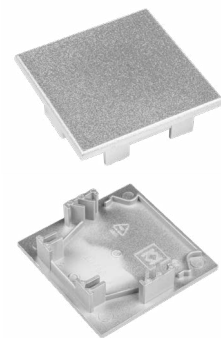

Dimensions [mm]

Swierkowa 14 St.
64-320 Niepruszewo
POLAND

+48 61 840 40 48
lighting@lars.pl
www.lars.pl/en

Simply brighter.

LARS