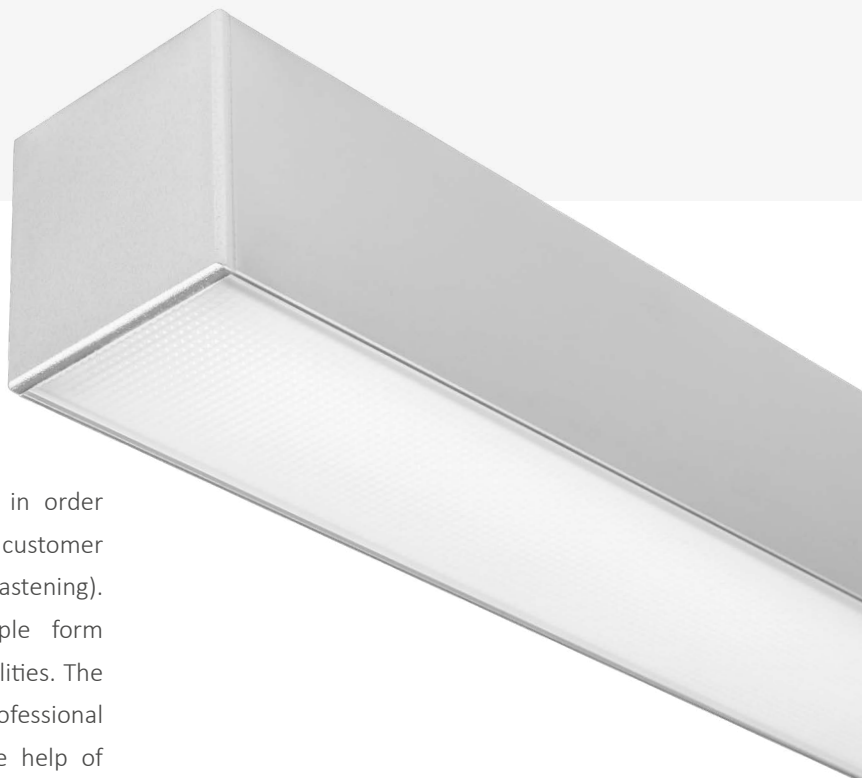

UNIVERSAL PROFILE

# JUMBO

The Jumbo profile comes from our large-size family range. It gives us a variety of options, such as hanging decorative luminaire or directly surface-mounted one. This profile, thanks to its large size, allows the installation of the LedFlex LED-band at different heights in order to achieve the lighting effect expected by the customer (mounting the strip on an additional aluminum fastening). The large size of the profile surface and its simple form significantly extends the usage and design possibilities. The Jumbo profile could be mounted with screws, professional double-sided tapes or mounting glue. With the help of customized end caps we achieve an aesthetic final result.