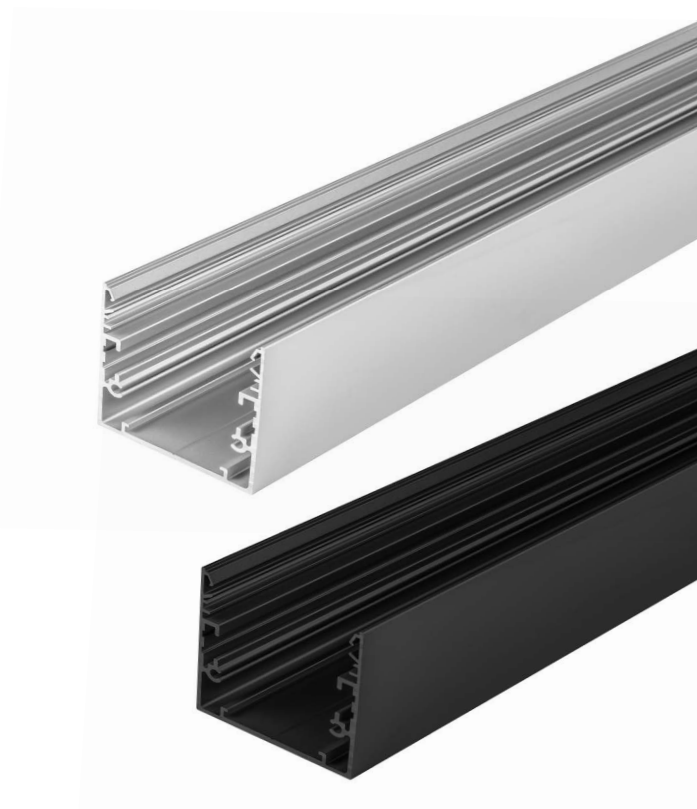

# JUMBO

The Jumbo profile comes from our large-size family range. It gives us a variety of options, such as hanging decorative luminaire or directly surface-mounted one. This profile, thanks to its large size, allows the installation of the LedFlex LED-band at different heights in order to achieve the lighting effect expected by the customer (mounting the strip on an additional aluminum fastening). The large size of the profile surface and its simple form significantly extends the usage and design possibilities. The Jumbo profile could be mounted with screws, professional double-sided tapes or mounting glue. With the help of customized end caps we achieve an aesthetic final result.

## Technical data

Material	aluminium
Profile colour	black or silver
LedFLEX lighting	30 LED/m 60 LED/m 120 LED/m RGB RGBW
Diffuser	frosted
Input voltage	12V or 24V
Power	2,4W/m; 4,8 W/m; 9,6 W/m; 12 W/m; 14,4W/m; 16W/m
Control	DALI, KNX, DMX, Smartphone