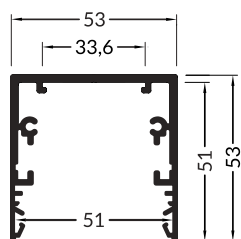

Dimensions [mm]

Swierkowa 14 St.
64-320 Niepruszewo
POLAND

+48 61 840 40 48
lighting@lars.pl
www.lars.pl/en

Simply brighter.

LARS