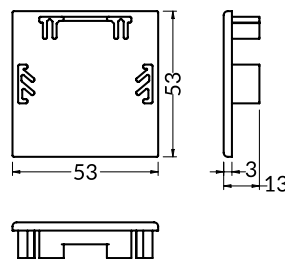

Dimensions [mm]

Swierkowa 14 St.
64-320 Niepruszewo
POLAND

+48 61 840 40 48
lighting@lars.pl
www.lars.pl/en

Simply brighter.

LARS