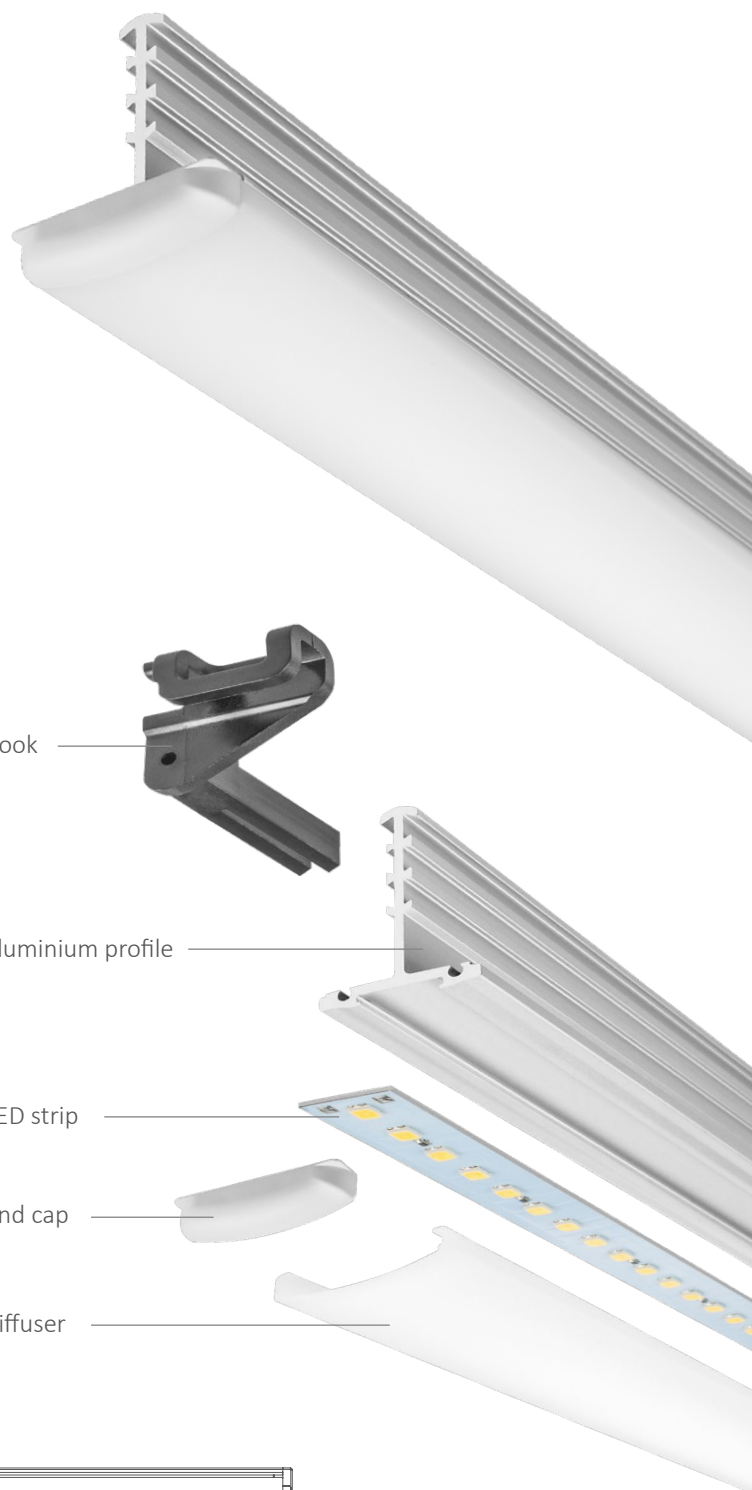

**Standard lamp with an opal diffuser.**

A functional and aesthetic solution for offices, public buildings, hotels, conference halls, hospitals and other spaces.

## Parameters

Power	20 W
Input voltage	24V DC (SELV)
Beam angle	140°
Colour	Neutral white
Colour temperature	4100 K
Luminous flux	2100 lm
LED durability	50.000 h
Ambient temperature range	From 2°C to 40°C
Controls and dimming	Dimmable
IP code	IP40
Colour Rendering Index (CRI)	83
Energy class	A+

## Dimensions