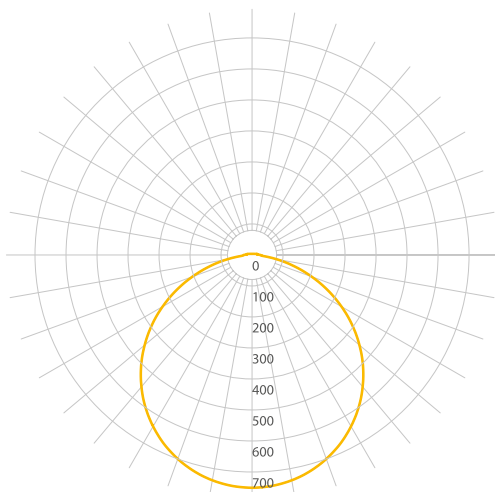

## Parameters

Power	20 W
Input voltage	24V DC (SELV)
Beam angle	140°
Colour	Neutral white
Colour temperature	4100 K
Luminous flux	2100 lm
LED durability	50.000 h
Ambient temperature range	From 2°C to 40°C
Controls and dimming	Dimmable
IP code	IP40
Colour Rendering Index (CRI)	83
Energy class	A+

## Dimensions