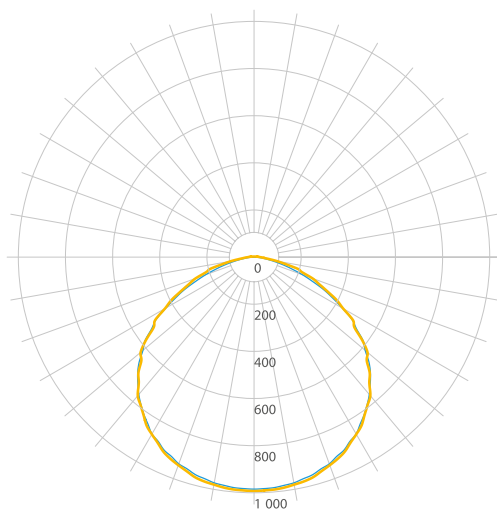

Parameters

Power	20 W
Input voltage	24V DC (SELV)
Beam angle	140°
Colour	Neutral white
Colour temperature	4100 K
Luminous flux	2640 lm
LED durability	50.000 h
Ambient temperature range	From 2°C to 40°C
Controls and dimming	Dimmable
IP code	IP40
Colour Rendering Index (CRI)	82
Energy class	A+

Dimensions