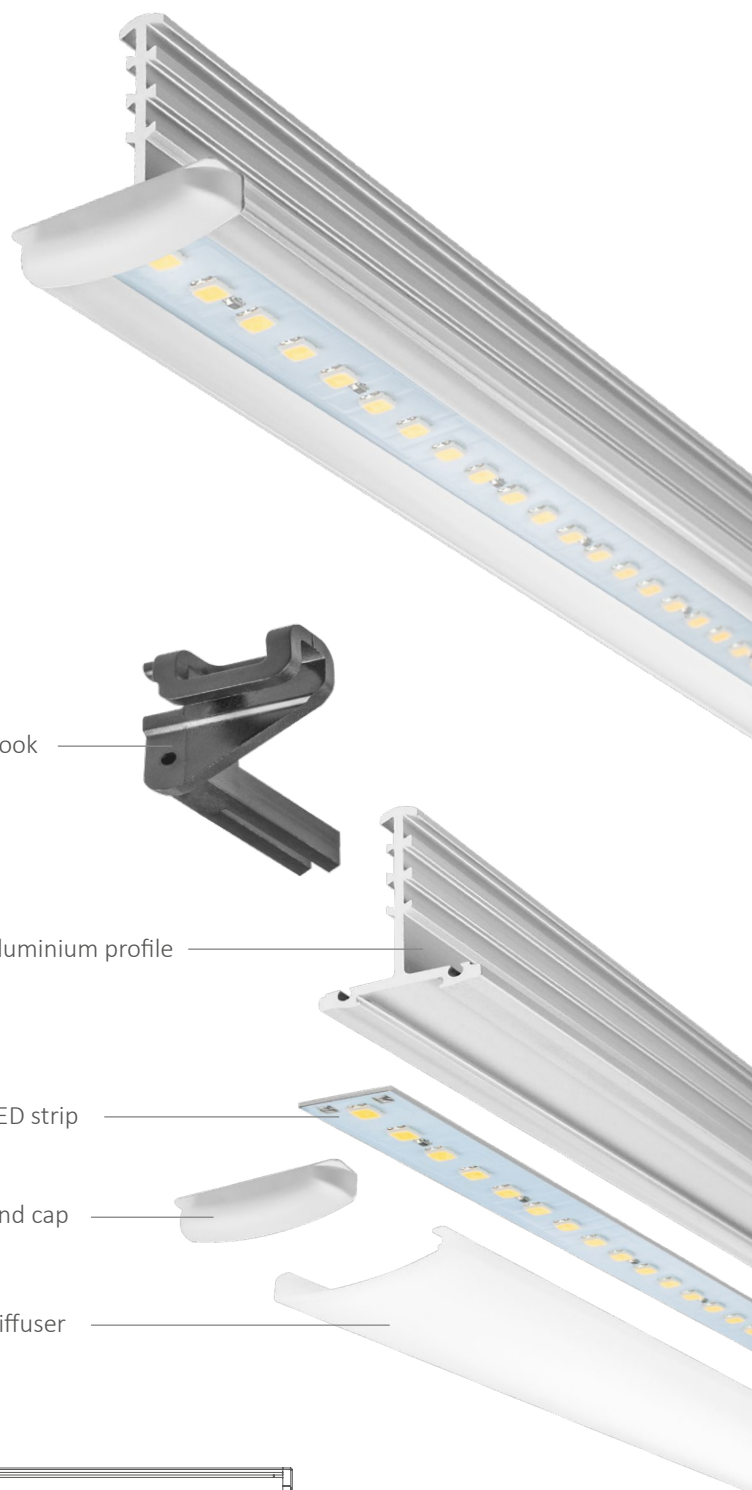

This lamp has a transparent diffuser that **increases luminous efficiency**. Recommended for industrial buildings, production halls, fairs halls, sport halls, public buildings and all other spaces with high ceilings.

Parameters

Power	20 W
Input voltage	24V DC (SELV)
Beam angle	140°
Colour	Neutral white
Colour temperature	4100 K
Luminous flux	2640 lm
LED durability	50.000 h
Ambient temperature range	From 2°C to 40°C
Controls and dimming	Dimmable
IP code	IP40
Colour Rendering Index (CRI)	82
Energy class	A+

Dimensions