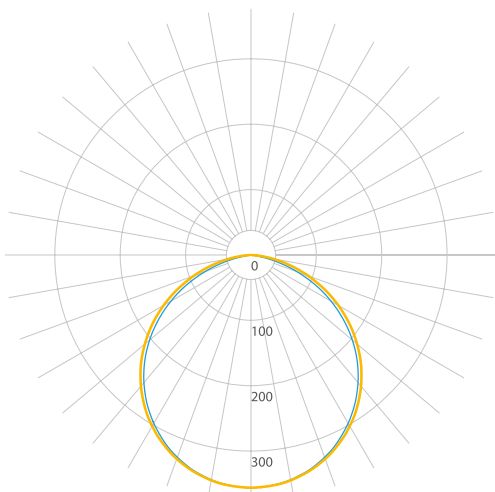

**Standard lamp with an opal diffuser.**

A functional and aesthetic solution for offices, public buildings, hotels, conference halls, hospitals and other spaces.

Parameters

Power	10 W
Input voltage	24V DC (SELV)
Beam angle	140°
Colour	Neutral white
Colour temperature	4100 K
Luminous flux	1050 lm
LED durability	50.000 h
Ambient temperature range	From 2°C to 40°C
Controls and dimming	Dimmable
IP code	IP40
Colour Rendering Index (CRI)	83
Energy class	A+

Dimensions