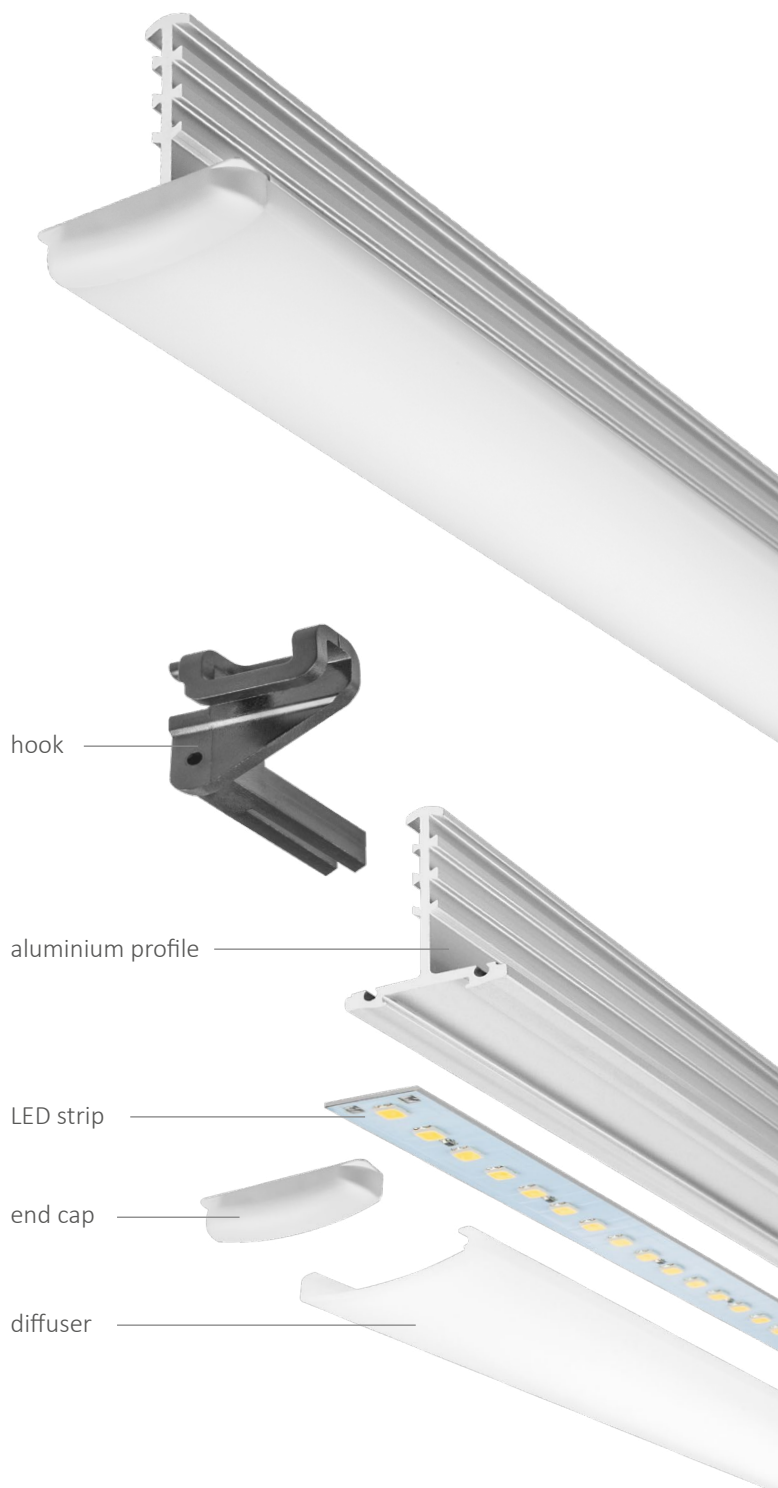

**Standard lamp with an opal diffuser.**

A functional and aesthetic solution for offices, public buildings, hotels, conference halls, hospitals and other spaces.

Parameters

Power	10 W
Input voltage	24V DC (SELV)
Beam angle	140°
Colour	Neutral white
Colour temperature	4100 K
Luminous flux	1050 lm
LED durability	50.000 h
Ambient temperature range	From 2°C to 40°C
Controls and dimming	Dimmable
IP code	IP40
Colour Rendering Index (CRI)	83
Energy class	A+

Dimensions