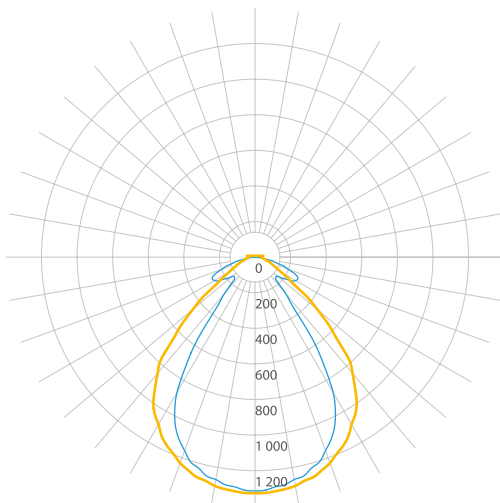

## Parameters

Power	20 W
Input voltage	24V DC (SELV)
Beam angle	140°
Colour	Neutral white
Colour temperature	4100 K
Luminous flux	2100 lm
LED durability	50.000 h
Ambient temperature range	From 2°C to 40°C
Controls and dimming	Dimmable
IP code	IP40
Colour Rendering Index (CRI)	82
Energy class	A+

## Dimensions [mm]