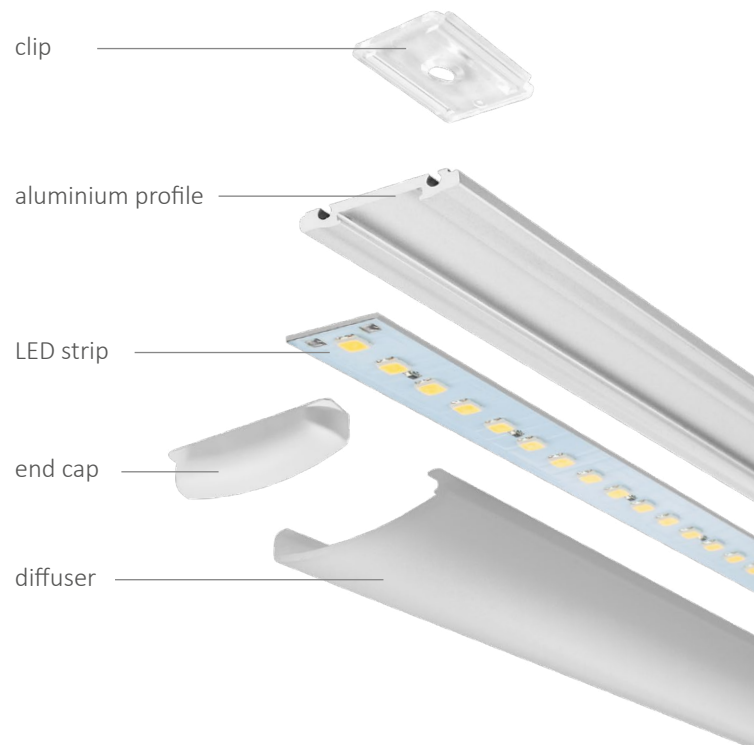

# LARSA Click! 120TU

The lamp has all the benefits of the LARSA System and is an excellent lighting alternative **for gypsum ceilings and flat surfaces**. The luminaire guarantees the continuity of light and assembly is incredibly easy. Simply screw in the clips and insert the LARSA lamp. You will know it's all done when you hear the characteristic: „Click”.

## Parameters

Power	20 W
Input voltage	24V DC (SELV)
Beam angle	140°
Colour	Neutral white
Colour temperature	4100 K
Luminous flux	2100 lm
LED durability	50.000 h
Ambient temperature range	From 2°C to 40°C
Controls and dimming	Dimmable
IP code	IP40
Colour Rendering Index (CRI)	82
Energy class	A+