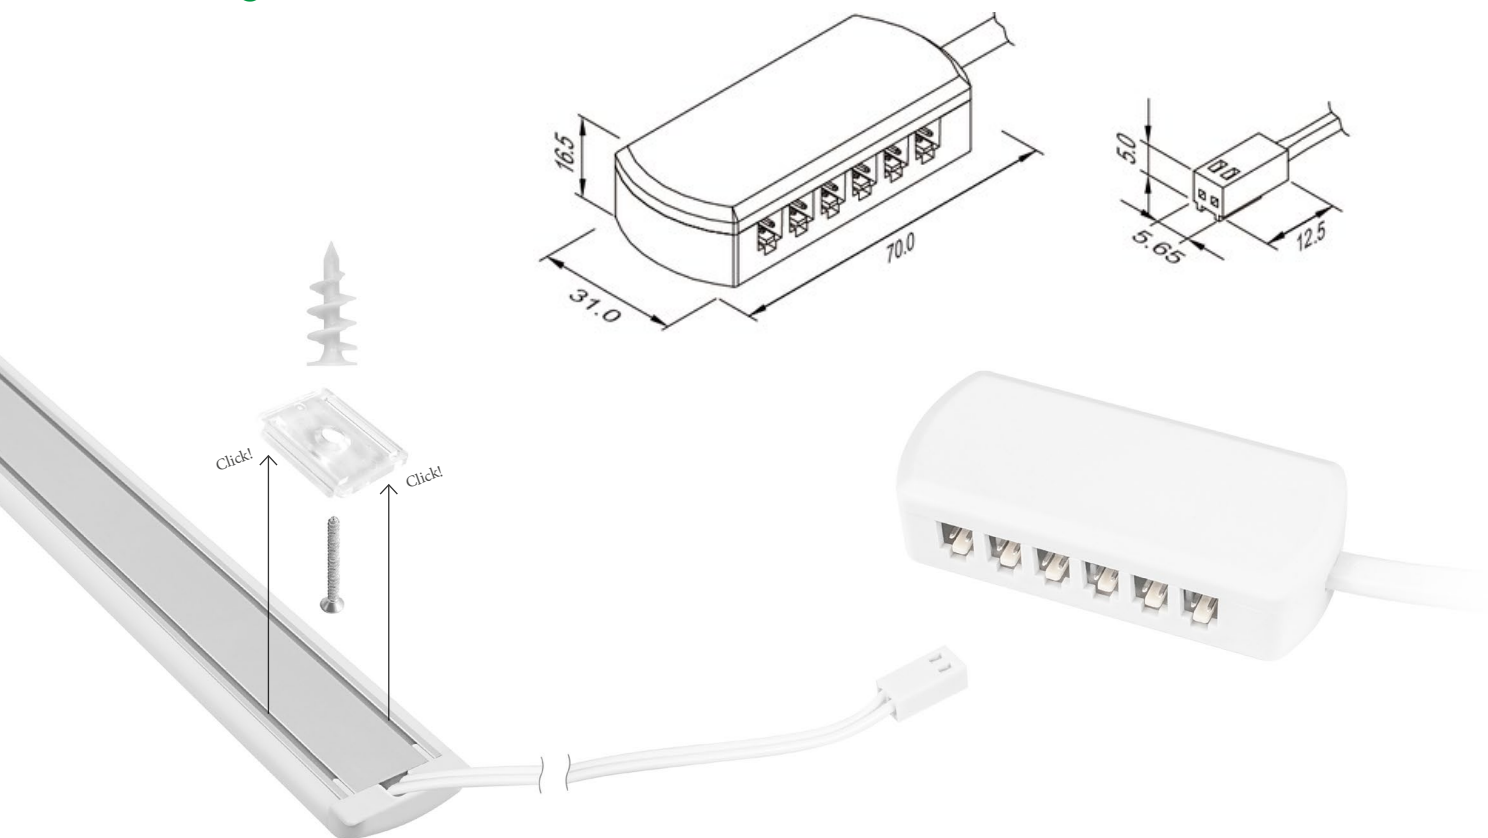

# LARSA Click! 120TU

The lamp has all the benefits of the LARSA System and is an excellent lighting alternative **for gypsum ceilings and flat surfaces**. The luminaire guarantees the continuity of light and assembly is incredibly easy. Simply screw in the clips and insert the LARSA lamp. You will know it's all done when you hear the characteristic: „Click”.

## Parameters

Power	20 W
Input voltage	24V DC (SELV)
Beam angle	140°
Colour	Neutral white
Colour temperature	4100 K
Luminous flux	2100 lm
LED durability	50.000 h
Ambient temperature range	From 2°C to 40°C
Controls and dimming	Dimmable
IP code	IP40
Colour Rendering Index (CRI)	82
Energy class	A+

## Montage

## Dimensions [mm]