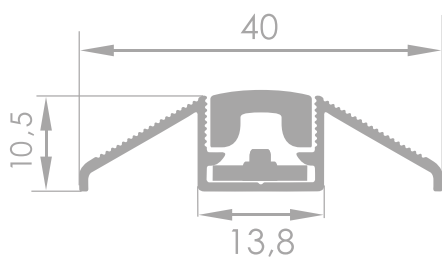

The PRISM universal profile is designed for assembling on ceiling or floor surfaces without the need of surface chamfering.

Technical data

Material	aluminium
Profile colour	black, silver
LedFLEX lighting	- 30 LED/m - 60 LED/m - 120 LED/m
Colours	- transparent - opal - blue - red - orange - any colour from RAL palette
LumiTEC lighting	white, turquoise, yellow, red, lemon, green, blue, pink, purple
Input voltage	12V or 24V
Power	2,4 W/m; 4,8 W/m; 9,6 W/m; 12 W/m
Control	DALI, KNX, DMX, Smartphone

LedFLEX luminescence

LumiTEC luminescence

Dimensions [mm]

Montage