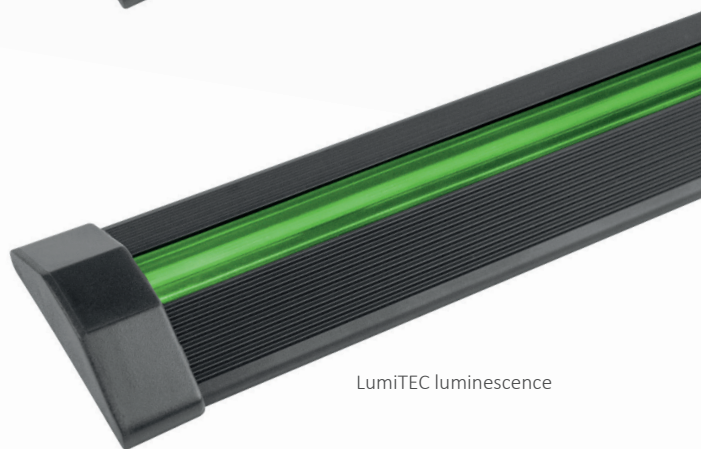

The PRISM universal profile is designed for assembling on ceiling or floor surfaces without the need of surface chamfering.

Technical data

Material	aluminium
Profile colour	black, silver
LedFLEX lighting	- 30 LED/m - 60 LED/m - 120 LED/m
Colours	- transparent - opal - blue - red - orange - any colour from RAL palette
LumiTEC lighting	white, turquoise, yellow, red, lemon, green, blue, pink, purple
Input voltage	12V or 24V
Power	2,4 W/m; 4,8 W/m; 9,6 W/m; 12 W/m
Control	DALI, KNX, DMX, Smartphone

LedFLEX luminescence

LumiTEC luminescence

Dimensions [mm]

Montage