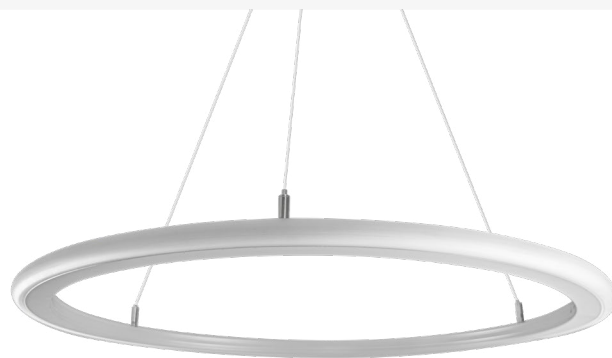

DECORATIVE LUMINAIRE

RING

The aluminium frame of the lamp has undergone a bending process, resulting in a beautiful and smooth form. Light circles can be hung on the ceiling. RING is available in two standard dimensions of 60 and 80 cm diameter. LED light can be dim, pleasantly warm or smoothly changed into a neutral or cool white colour that supports focus and work. The lamp can be used as main or decorative lighting.

Technical data

	RING 60	RING 80
Power	16W	19W
Input voltage	12V DC or 24V DC	12V DC or 24V DC
Beam angle	120°	120°
Colour	monocolour or CCT	monocolour or CCT
Colour temperature	3000K, 4000K, 5000K	3000K, 4000K, 5000K
Luminous flux	790 lm	1040 lm
Light source	LED	LED
Ambient temperature range	from -20°C to 40°C	from -20°C to 40°C
Dimming	dimnable	dimnable
IP code	IP40	IP40
Colour rendering index (CRI)	80, 90 (depends on the LED strip)	80, 90 (depends on the LED strip)
Energy class	A++	A++
Diffusor	Opal, PMMA	Opal, PMMA
Control	Remote controller	Remote controller
Materials, colours	Aluminium black or silver	Aluminium black or silver
Set up	Steel cord wires for hanging	Steel cord wires for hanging