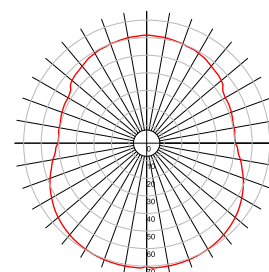

DECORATIVE LUMINAIRE

RING

The aluminium frame of the lamp has undergone a bending process, resulting in a beautiful and smooth form. Light circles can be hung on the ceiling. RING is available in two standard dimensions of 60 and 80 cm diameter. LED light can be dim, pleasantly warm or smoothly changed into a neutral or cool white colour that supports focus and work. The lamp can be used as main or decorative lighting.

Technical data

	RING 60	RING 80
Power	16W	19W
Input voltage	12V DC or 24V DC	12V DC or 24V DC
Beam angle	120°	120°
Colour	monocolour or CCT	monocolour or CCT
Colour temperature	3000K, 4000K, 5000K	3000K, 4000K, 5000K
Luminous flux	790 lm	1040 lm
Light source	LED	LED
Ambient temperature range	from -20°C to 40°C	from -20°C to 40°C
Dimming	dimnable	dimnable
IP code	IP40	IP40
Colour rendering index (CRI)	80, 90 (depends on the LED strip)	80, 90 (depends on the LED strip)
Energy class	A++	A++
Diffusor	Opal, PMMA	Opal, PMMA
Control	Remote controller	Remote controller
Materials, colours	Aluminium black or silver	Aluminium black or silver
Set up	Steel cord wires for hanging	Steel cord wires for hanging

RING 60

RING 80

Dimensions [mm]

RING 60

RING 80