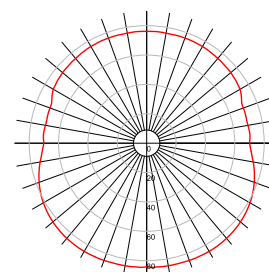

DECORATIVE LUMINAIRE

RING

The aluminium frame of the lamp has undergone a bending process, resulting in a beautiful and smooth form. Light circles can be hung on the ceiling. RING is available in two standard dimensions of 60 and 80 cm diameter. LED light can be dim, pleasantly warm or smoothly changed into a neutral or cool white colour that supports focus and work. The lamp can be used as main or decorative lighting.

Technical data

	RING 60	RING 80
Power	16W	19W
Input voltage	12V DC or 24V DC	12V DC or 24V DC
Beam angle	120°	120°
Colour	monocolour or CCT	monocolour or CCT
Colour temperature	3000K, 4000K, 5000K	3000K, 4000K, 5000K
Luminous flux	790 lm	1040 lm
Light source	LED	LED
Ambient temperature range	from -20°C to 40°C	from -20°C to 40°C
Dimming	dimnable	dimnable
IP code	IP40	IP40
Colour rendering index (CRI)	80, 90 (depends on the LED strip)	80, 90 (depends on the LED strip)
Energy class	A++	A++
Diffusor	Opal, PMMA	Opal, PMMA
Control	Remote controller	Remote controller
Materials, colours	Aluminium black or silver	Aluminium black or silver
Set up	Steel cord wires for hanging	Steel cord wires for hanging

RING 60

RING 80

Dimensions [mm]

RING 60

RING 80