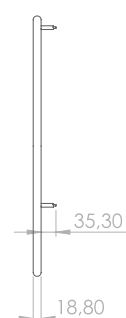

DECORATIVE LUMINAIRE

RING

The aluminium frame of the lamp has undergone a bending process, resulting in a beautiful and smooth form. Light circles can be hung on the ceiling. RING is available in two standard dimensions of 60 and 80 cm diameter. LED light can be dim, pleasantly warm or smoothly changed into a neutral or cool white colour that supports focus and work. The lamp can be used as main or decorative lighting.

Technical data

	RING 60	RING 80
Power	16W	19W
Input voltage	12V DC or 24V DC	12V DC or 24V DC
Beam angle	120°	120°
Colour	monocolour or CCT	monocolour or CCT
Colour temperature	3000K, 4000K, 5000K	3000K, 4000K, 5000K
Luminous flux	790 lm	1040 lm
Light source	LED	LED
Ambient temperature range	from -20°C to 40°C	from -20°C to 40°C
Dimming	dimnable	dimnable
IP code	IP40	IP40
Colour rendering index (CRI)	80, 90 (depends on the LED strip)	80, 90 (depends on the LED strip)
Energy class	A++	A++
Diffusor	Opal, PMMA	Opal, PMMA
Control	Remote controller	Remote controller
Materials, colours	Aluminium black or silver	Aluminium black or silver
Set up	Steel cord wires for hanging	Steel cord wires for hanging

RING 60

RING 80

Dimensions [mm]

RING 60

RING 80