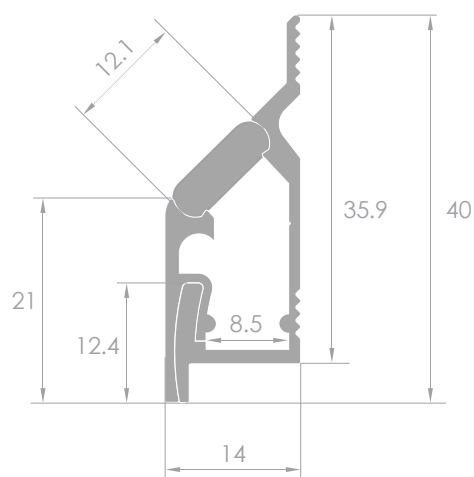

The WALL is a corner profile designed for assembling at the foot of the wall.

## Technical data

Material	aluminium
Profile colour	black, silver
LedFLEX lighting	- 30 LED/m - 60 LED/m - 120 LED/m
Colours	- transparent - opal - blue - red - orange - any colour from RAL palette
LumiTEC lighting	white, turquoise, yellow, red, lemon, green, blue, pink, purple
Input voltage	12V or 24V
Power	2,4 W/m; 4,8 W/m
Control	DALI, KNX, DMX, Smartphone

## Dimensions [mm]