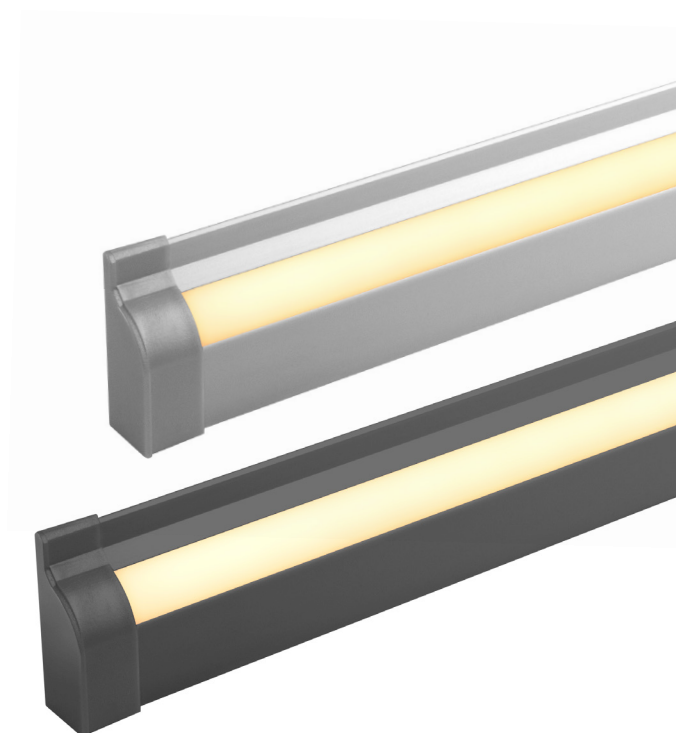

The WALL is a corner profile designed for assembling at the foot of the wall.

## Technical data

Material	aluminium
Profile colour	black, silver
LedFLEX lighting	- 30 LED/m - 60 LED/m - 120 LED/m
Colours	- transparent - opal - blue - red - orange - any colour from RAL palette
LumiTEC lighting	white, turquoise, yellow, red, lemon, green, blue, pink, purple
Input voltage	12V or 24V
Power	2,4 W/m; 4,8 W/m
Control	DALI, KNX, DMX, Smartphone